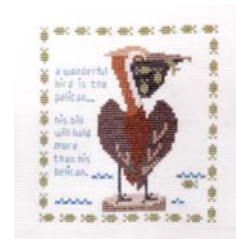

Pelican
Item #0128L - $8.00