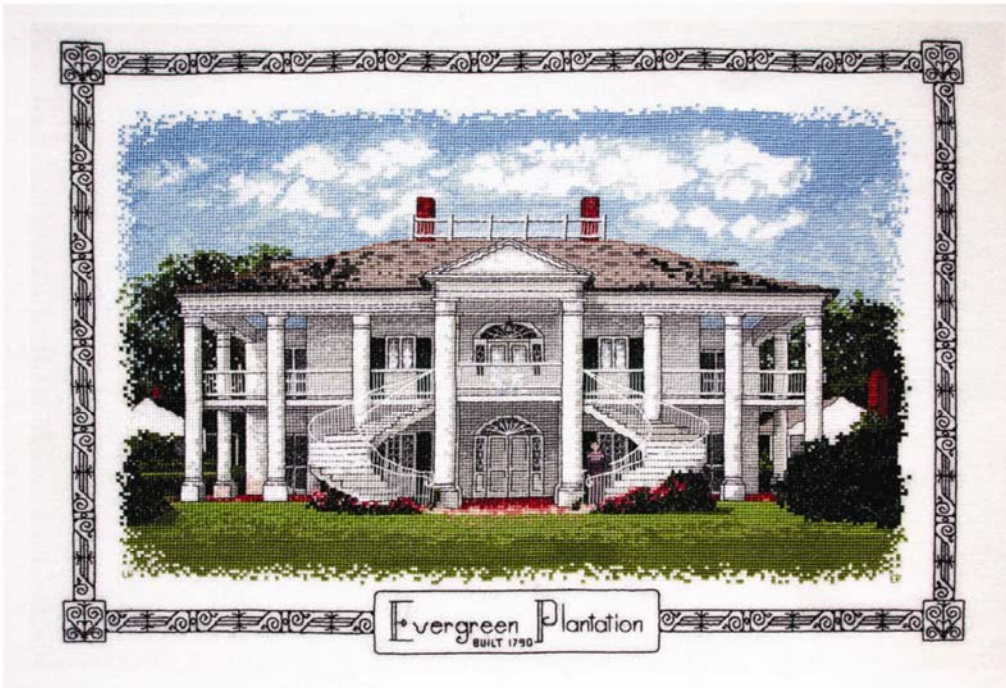

# Labor Day Weekend **SPECIAL EVENT!** New Pattern Release!

Come Saturday, August 30th  
and meet needlework designer  
**Leslie Wristers**  
**10 am—Noon**

She will be presenting her newest pattern  
**EVERGREEN PLANTATION**

## **\*\* Special Promotion \*\***

Have Leslie sign your purchased pattern and receive a FREE Pillow Tuck sized Evergreen design with each purchase of a signed Evergreen Plantation graph! This offer is only available during the promotional hours 10 am - 12 pm, so come early!