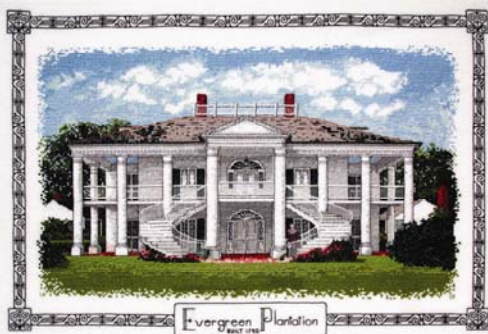

ACCENTS INC

Where stitchers come for help with their crosses

News to "Accent" your stitches

July 29, 2008

TUCK YOUR CARES AWAY - INTO A PILLOW TUCK

This week for the E-letter Special of the Week we're offering a large selection of Pillow Tucks at a drastically reduced price. We need room for new pillows that are waiting to be brought to the shop and then, hopefully, into your stitching stash. Not all of the styles are on sale but the pillow tucks on sale are great fabrics and we can help you find charts to fit into the openings. Stop by to check them out. The sale ends next Tuesday, August 5th.

....gayle

Labor Day Weekend SPECIAL EVENT! New Pattern Release!

Come Saturday, August 30th and meet needlework designer Leslie Wristers 10 am—Noon

She will be presenting her newest pattern **EVERGREEN PLANTATION**

** Special Promotion **

Have Leslie sign your purchased pattern and receive a FREE Pillow Tuck sized Evergreen design with each purchase of a signed Evergreen Plantation graph! This offer is only available during the promotional hours 10 am - 12 pm, so come early!